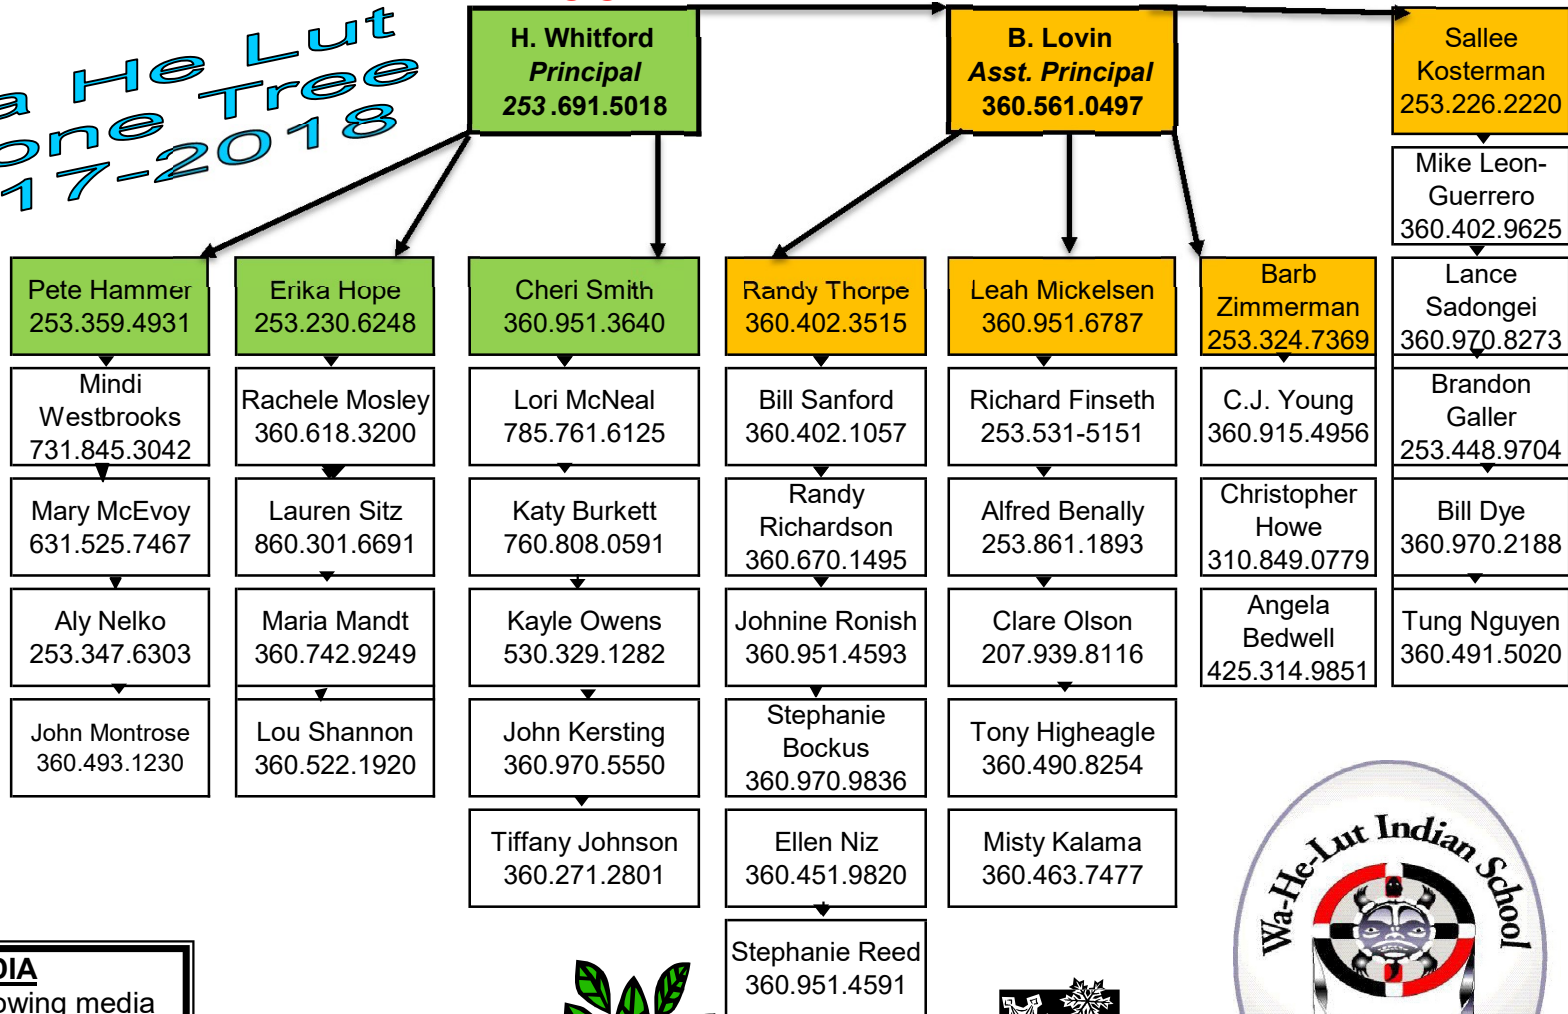

CONFIDENTIAL

**Wa He Lut
Phone Tree
2017-2018**

MEDIA
alerts the following media regarding school closures.
Tune your radio to:
KGY 96.9 FM or 1240 AM
Or your television to: **KIRO 7, KOMO 4, KING 5, Fox 13**

Remember: If you can't reach the person you're calling, or if you get a recording, go to the next one down the tree, then continue trying the first.

Updated:
02/23/2018